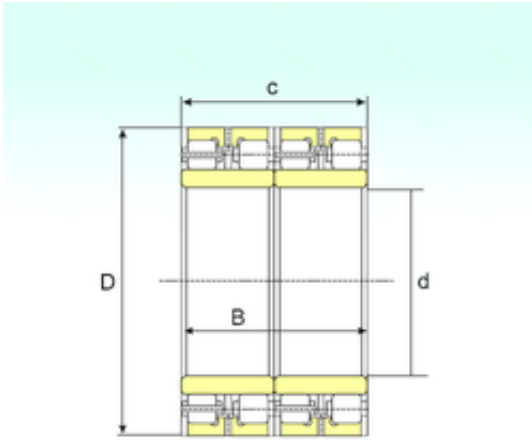

Duke Axis.

700 mm x 980 mm x 700 mm ISB FCDP
140196700 Rodamientos De Rodillos

Bearing No. FCDP 140196700

| | |
|-------------------------------|----------------|
| Size | 700x980x700 mm |
| Bore Diameter | 700 mm |
| Outer Diameter | 980 mm |
| Width | 700 mm |
| d | 700 mm |
| D | 980 mm |
| B | 700 mm |
| C | 700 mm |
| Weight | 1680 Kg |
| Basic dynamic load rating (C) | 17500 kN |

FCDP 140196700 Bearing 2D drawings and 3D CAD models